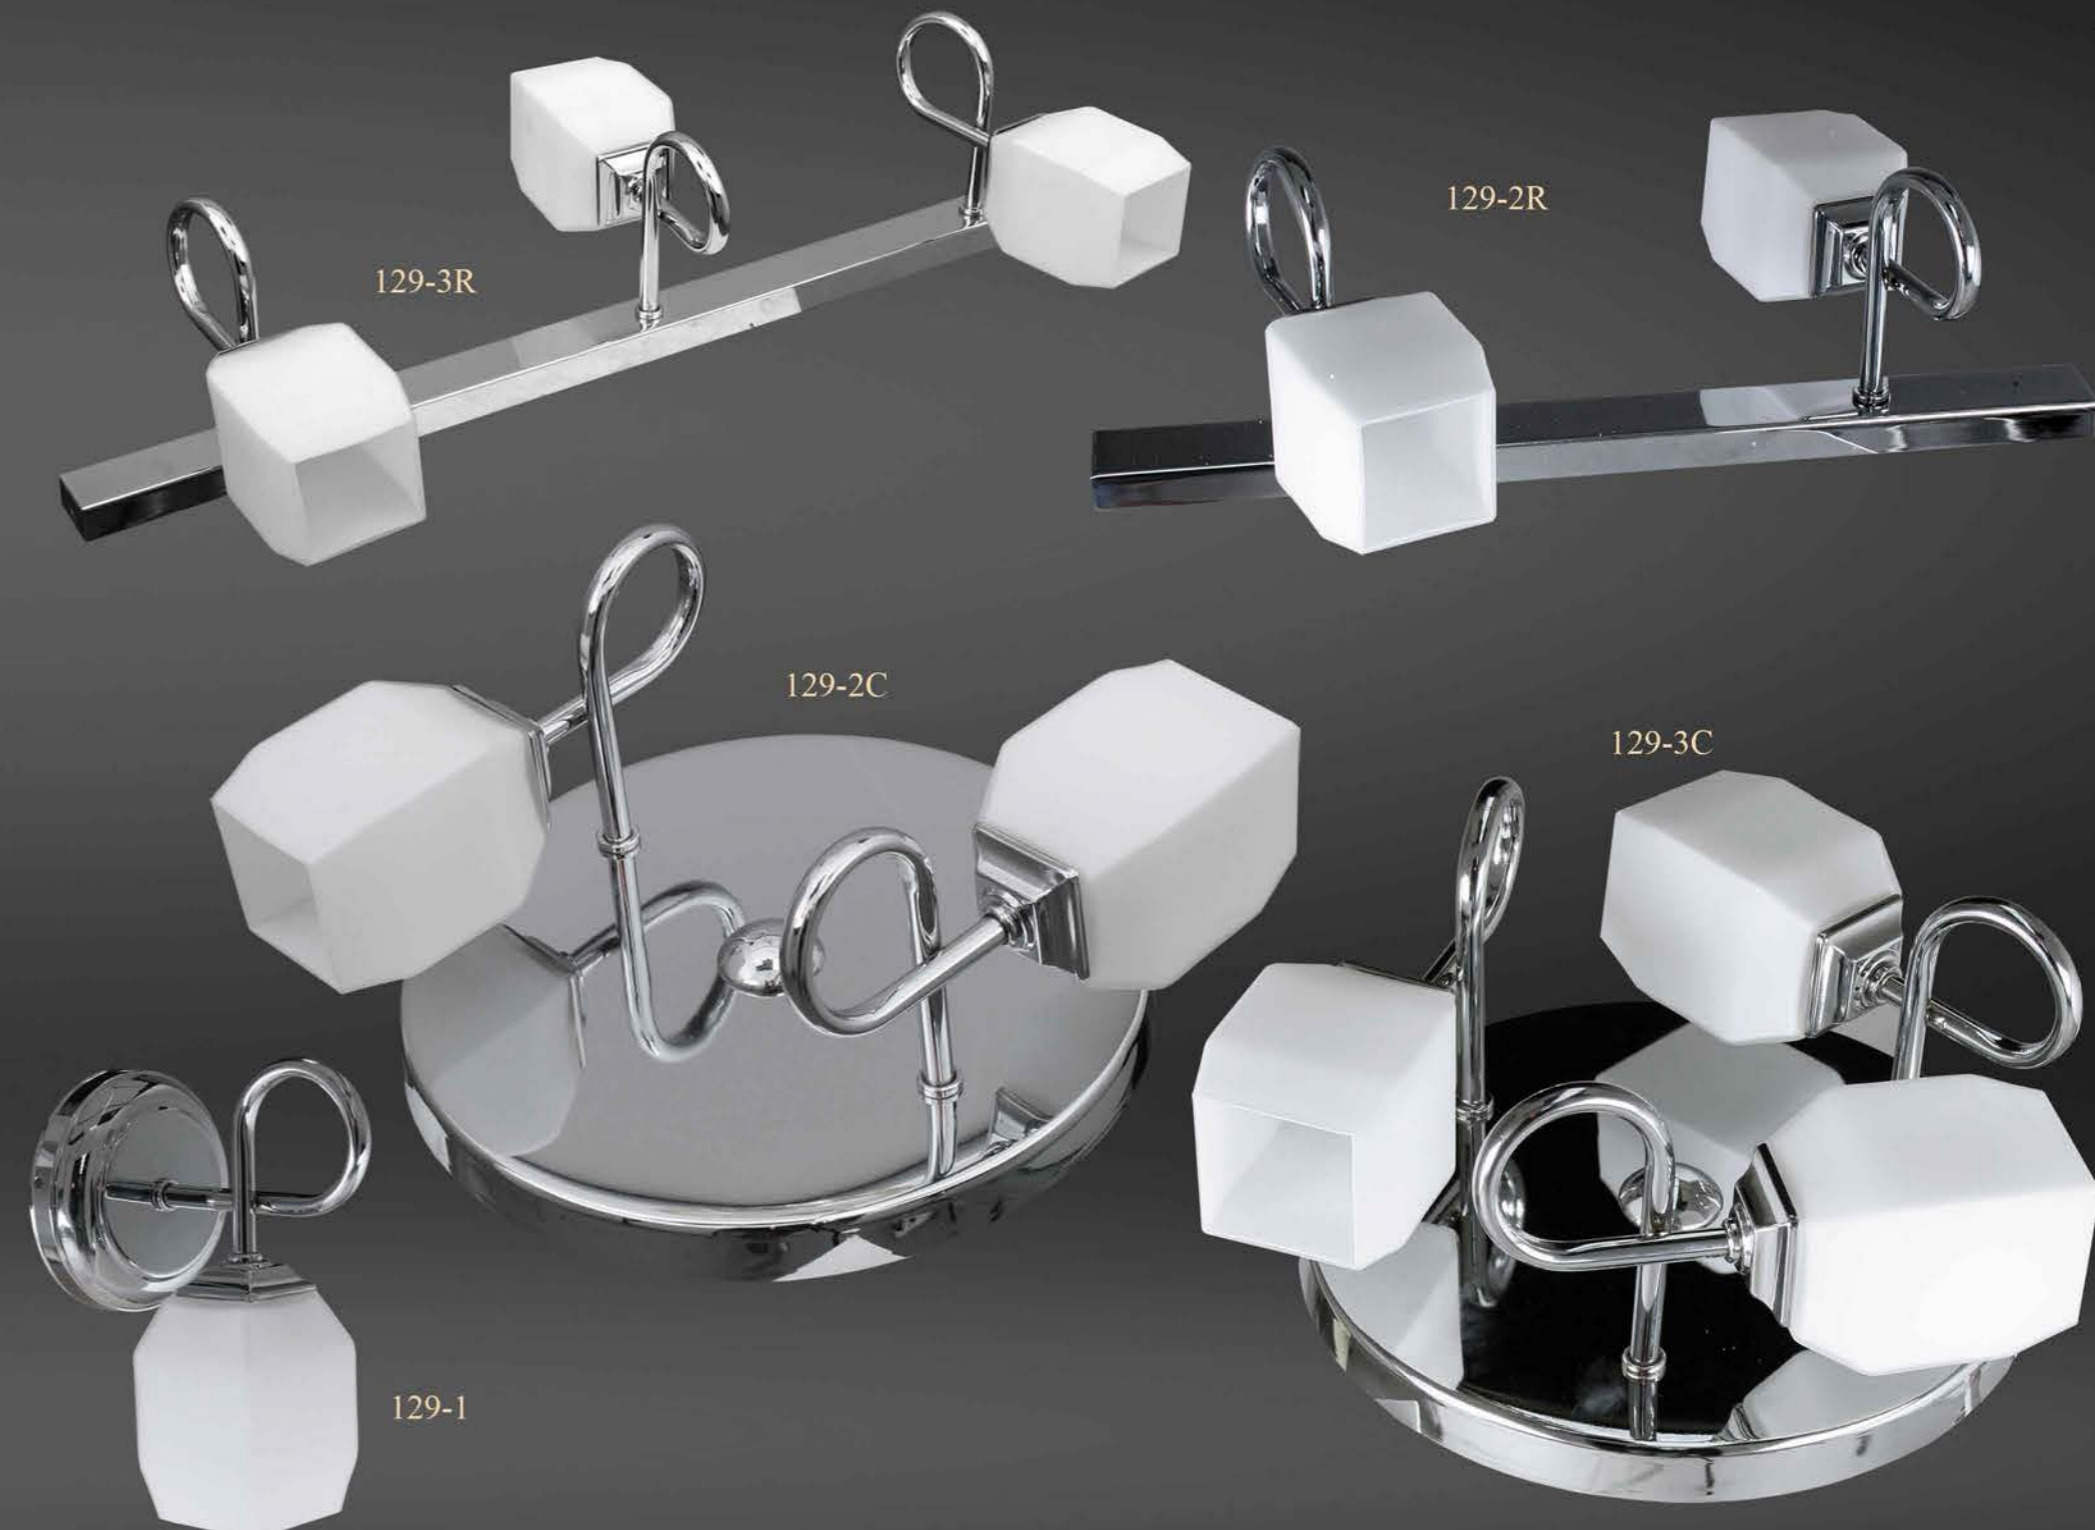

Ref.	↔	↑↓	Tulpa	Bombilla	Puntos
129-1	16	22	6,5x9	1G9	28
129-2C	25	24	6,5x9	2G9	50
129-3C	25	24	6,5x9	3G9	66
129-2R	40	22	6,5x9	2G9	46
129-3R	60	22	6,5x9	3G9	62
133-1	16	22	8x9	1E14	36
133-2C	25	24	8x9	2E14	64
133-3C	25	24	8x9	3E14	80
133-2R	37	22	8x9	2E14	60
133-3R	58	22	8x9	3E14	76